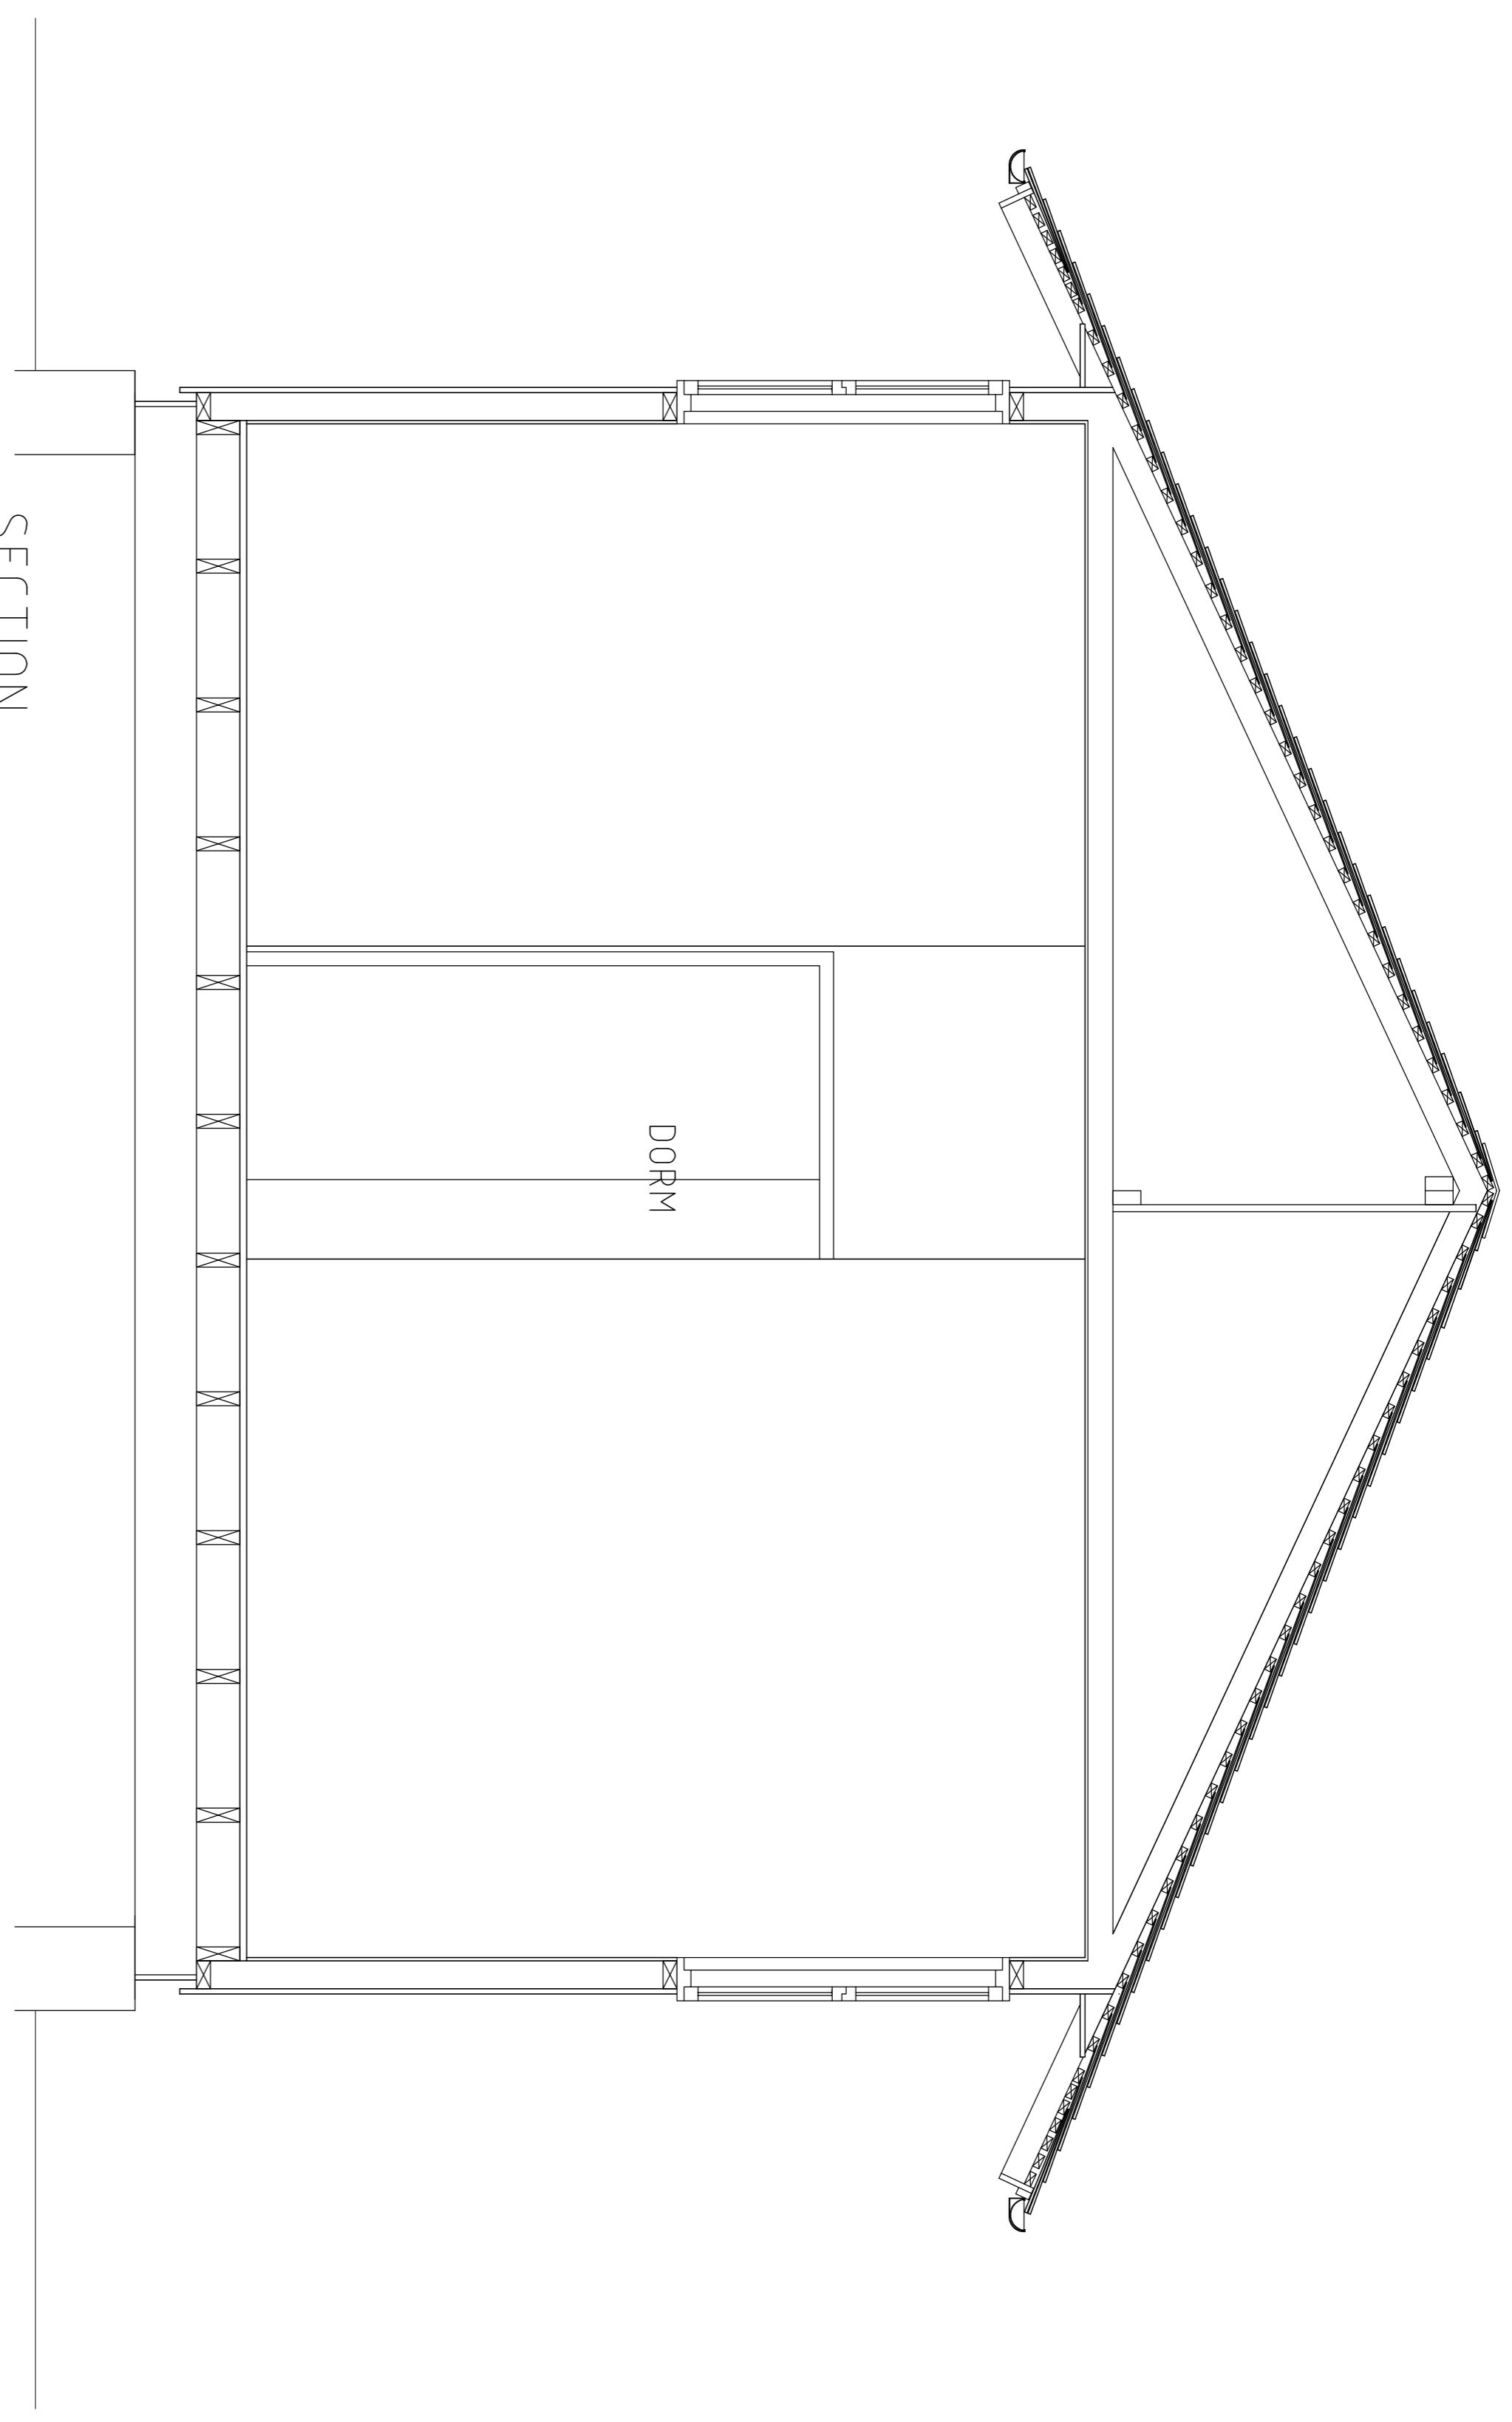

Project name  
 Colerendy, Loggheheads

Date	Drawn by	Scale
Sept. 2007	AMS	1:50, 1:20
Job no	Drawing no	Rev
709	E6	

For  
 Kingswood Leisure & Learning

Drawing title  
 Existing North, South Elevations &  
 Section - Units 5, 4 & 3 Handed

Discrepancies, ambiguities and/or omissions between this drawing and information given elsewhere must be reported to the architect before proceeding. Dimensions must be checked on site. This drawing is copyright. Do not scale off dimensions from this drawing.

SOUTH ELEVATION

NORTH ELEVATION