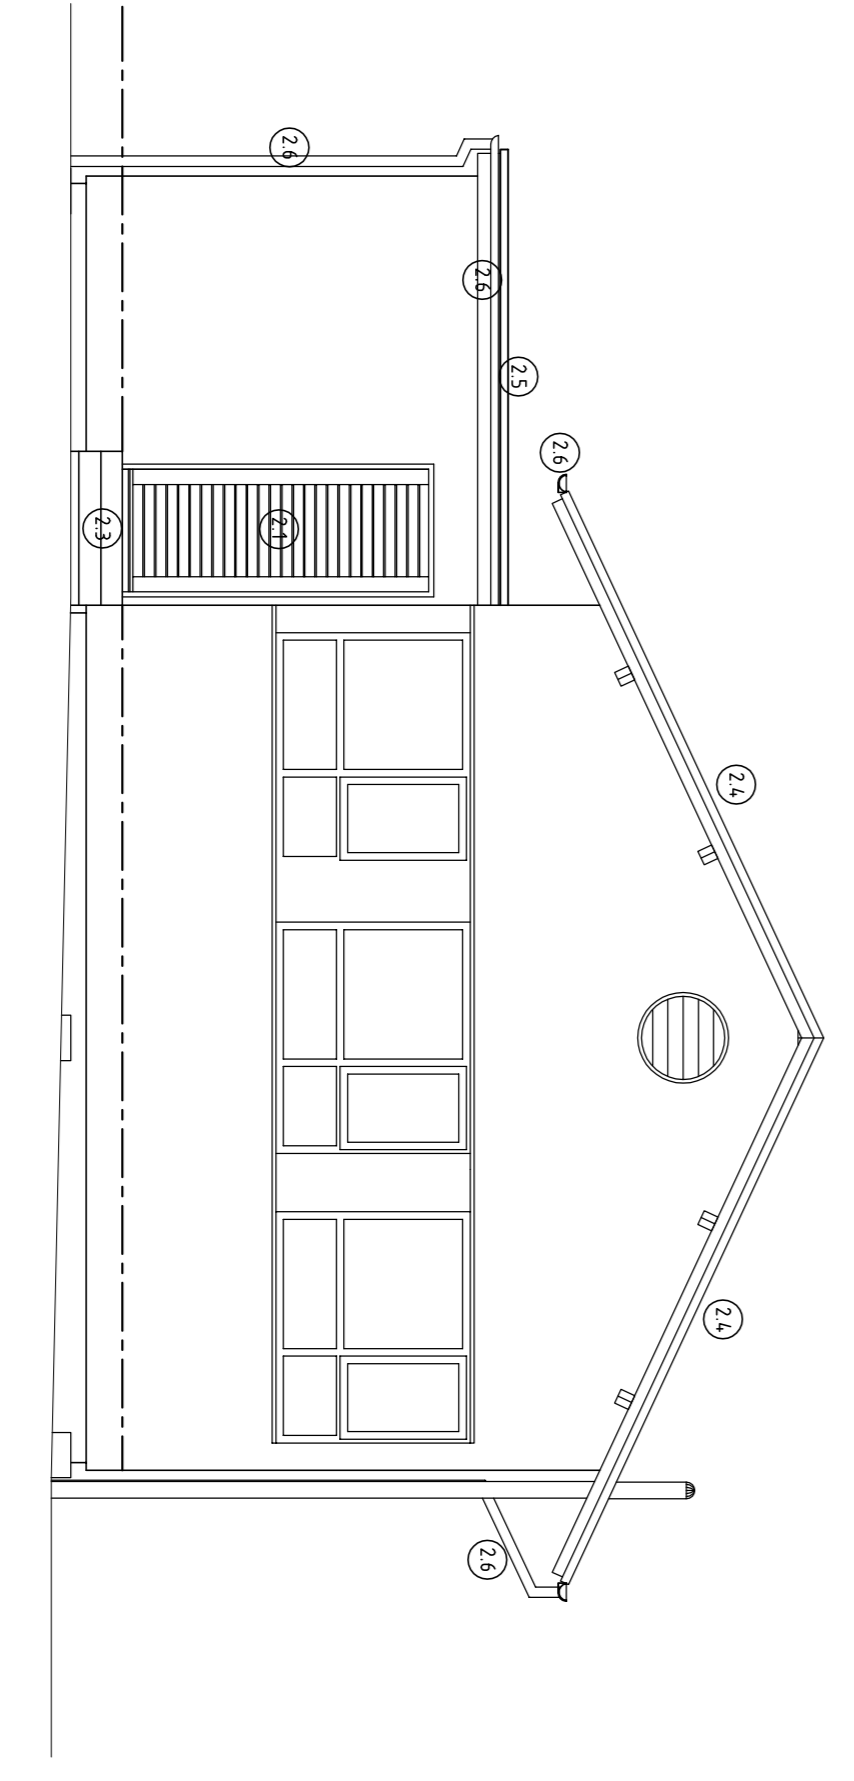

Project name  
 Colerendy, Loggheheads

Date	Drawn by	Scale
Sept. 2007	AMS	1:50, 1:20
Job no	Drawing no	Rev
709	E6	

For  
 Kingswood Leisure & Learning

Drawing title  
 Existing North, South Elevations &  
 Section - Units 5, 4 & 3 Handed

Discrepancies, ambiguities and/or omissions between this drawing and information given elsewhere must be reported to the architect before proceeding. Dimensions must be checked on site. This drawing is copyright. Do not scale off dimensions from this drawing.

SOUTH ELEVATION

NORTH ELEVATION