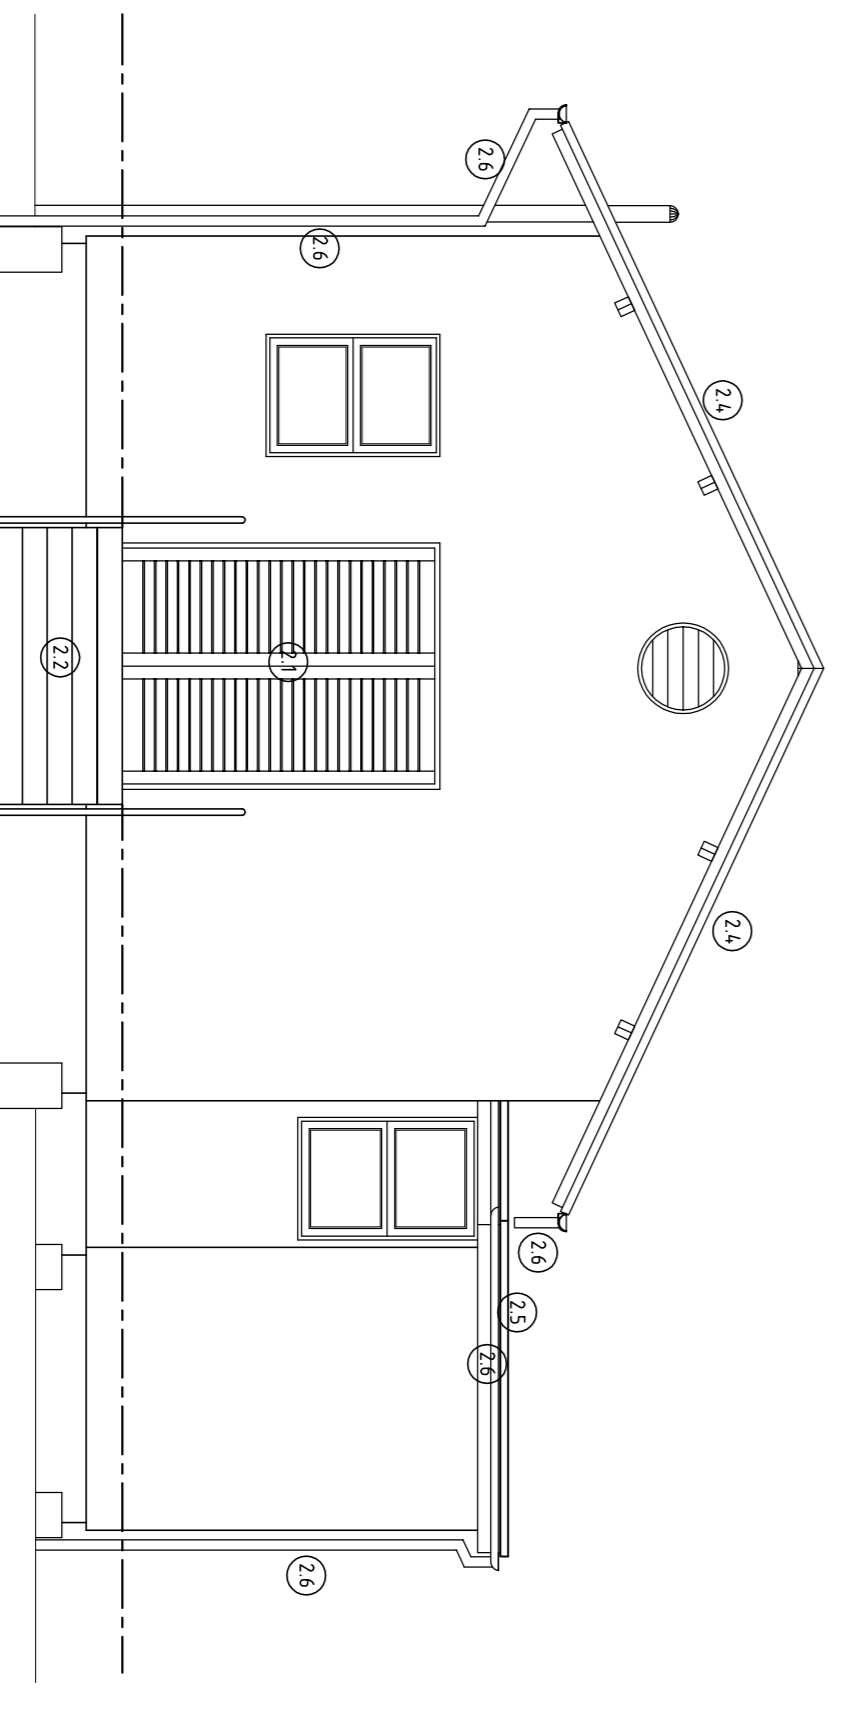

Project name  
 Colerendy, Loggheheads

Date	Drawn by	Scale
Sept. 2007	AMS	1:50, 1:20
Job no	Drawing no	Rev
709	E6	

For  
 Kingswood Leisure & Learning

Drawing title  
 Existing North, South Elevations &  
 Section - Units 5, 4 & 3 Handed

Discrepancies, ambiguities and/or omissions between this drawing and information given elsewhere must be reported to the architect before proceeding. Dimensions must be checked on site. This drawing is copyright. Do not scale off dimensions from this drawing.

SOUTH ELEVATION

NORTH ELEVATION