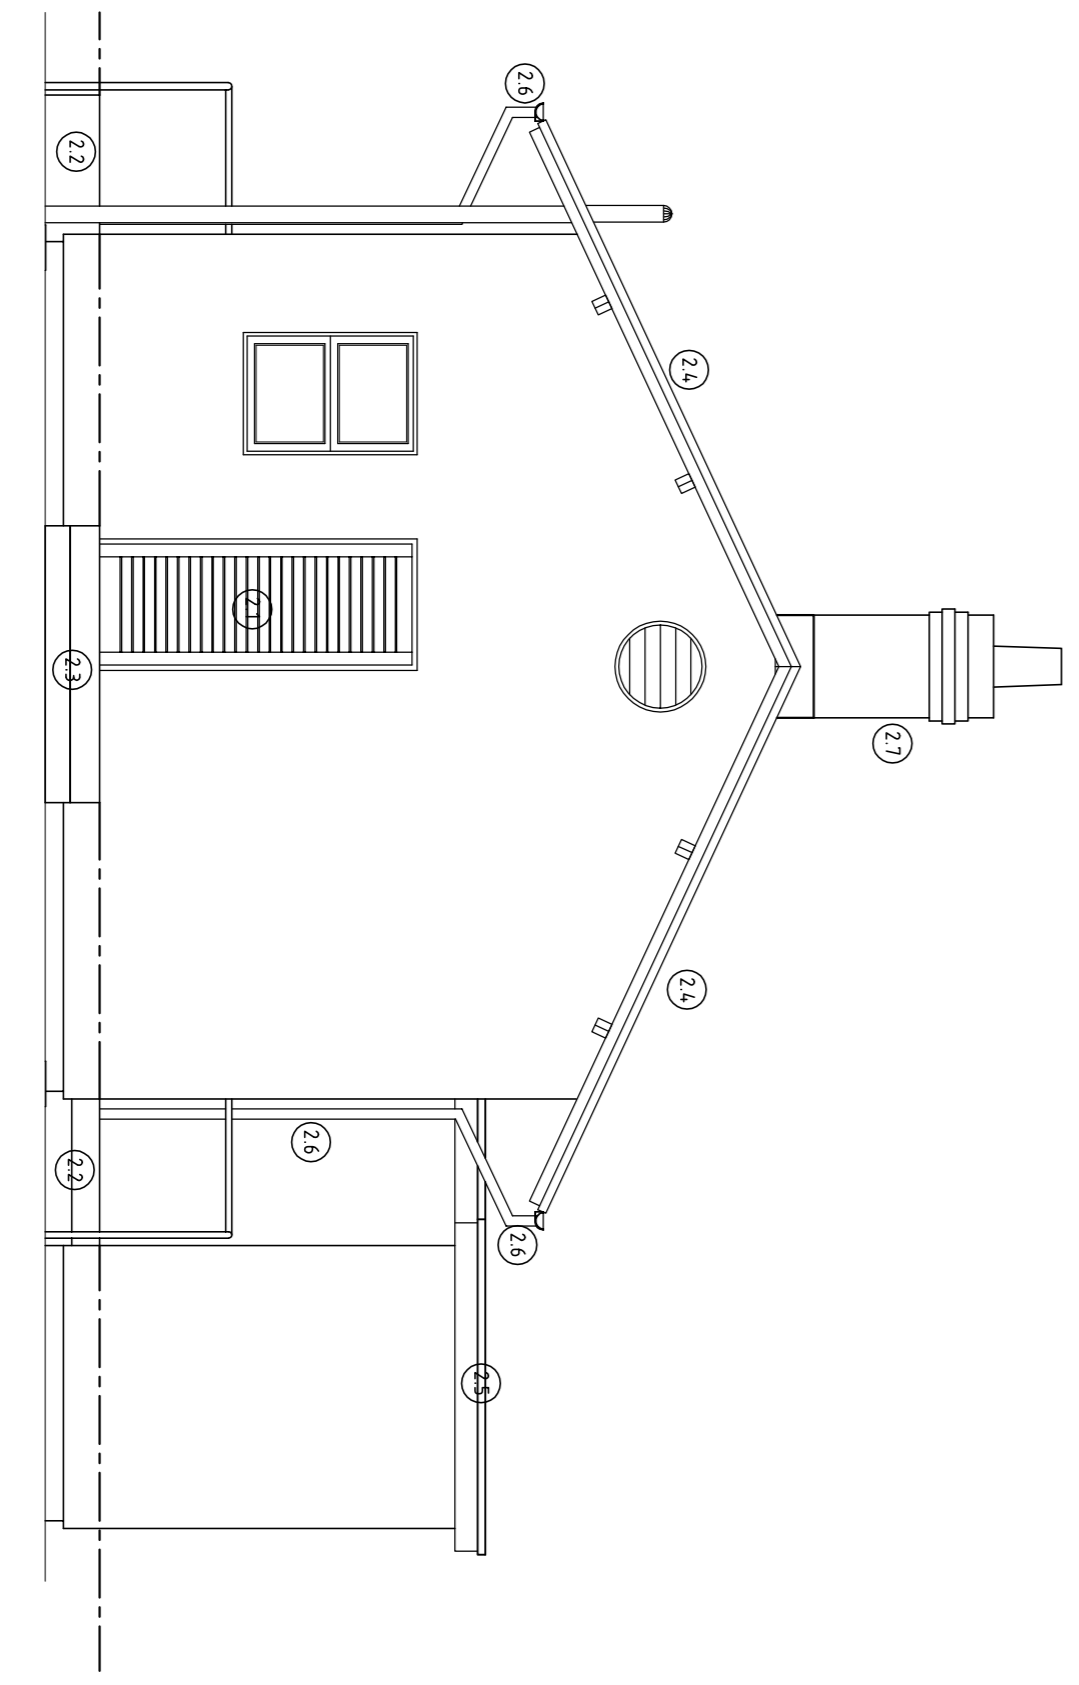

Project name  
 Colerendy, Loggerheads

Date	Drawn by	Scale
Sept. 2007	AMS	1:50, 1:20
Job no	Drawing no	Rev
709	E9	

For  
 Kingswood Leisure & Learning

Drawing title  
 Existing North, South Elevations  
 & Section - Unit 6

SOUTH ELEVATION

NORTH ELEVATION