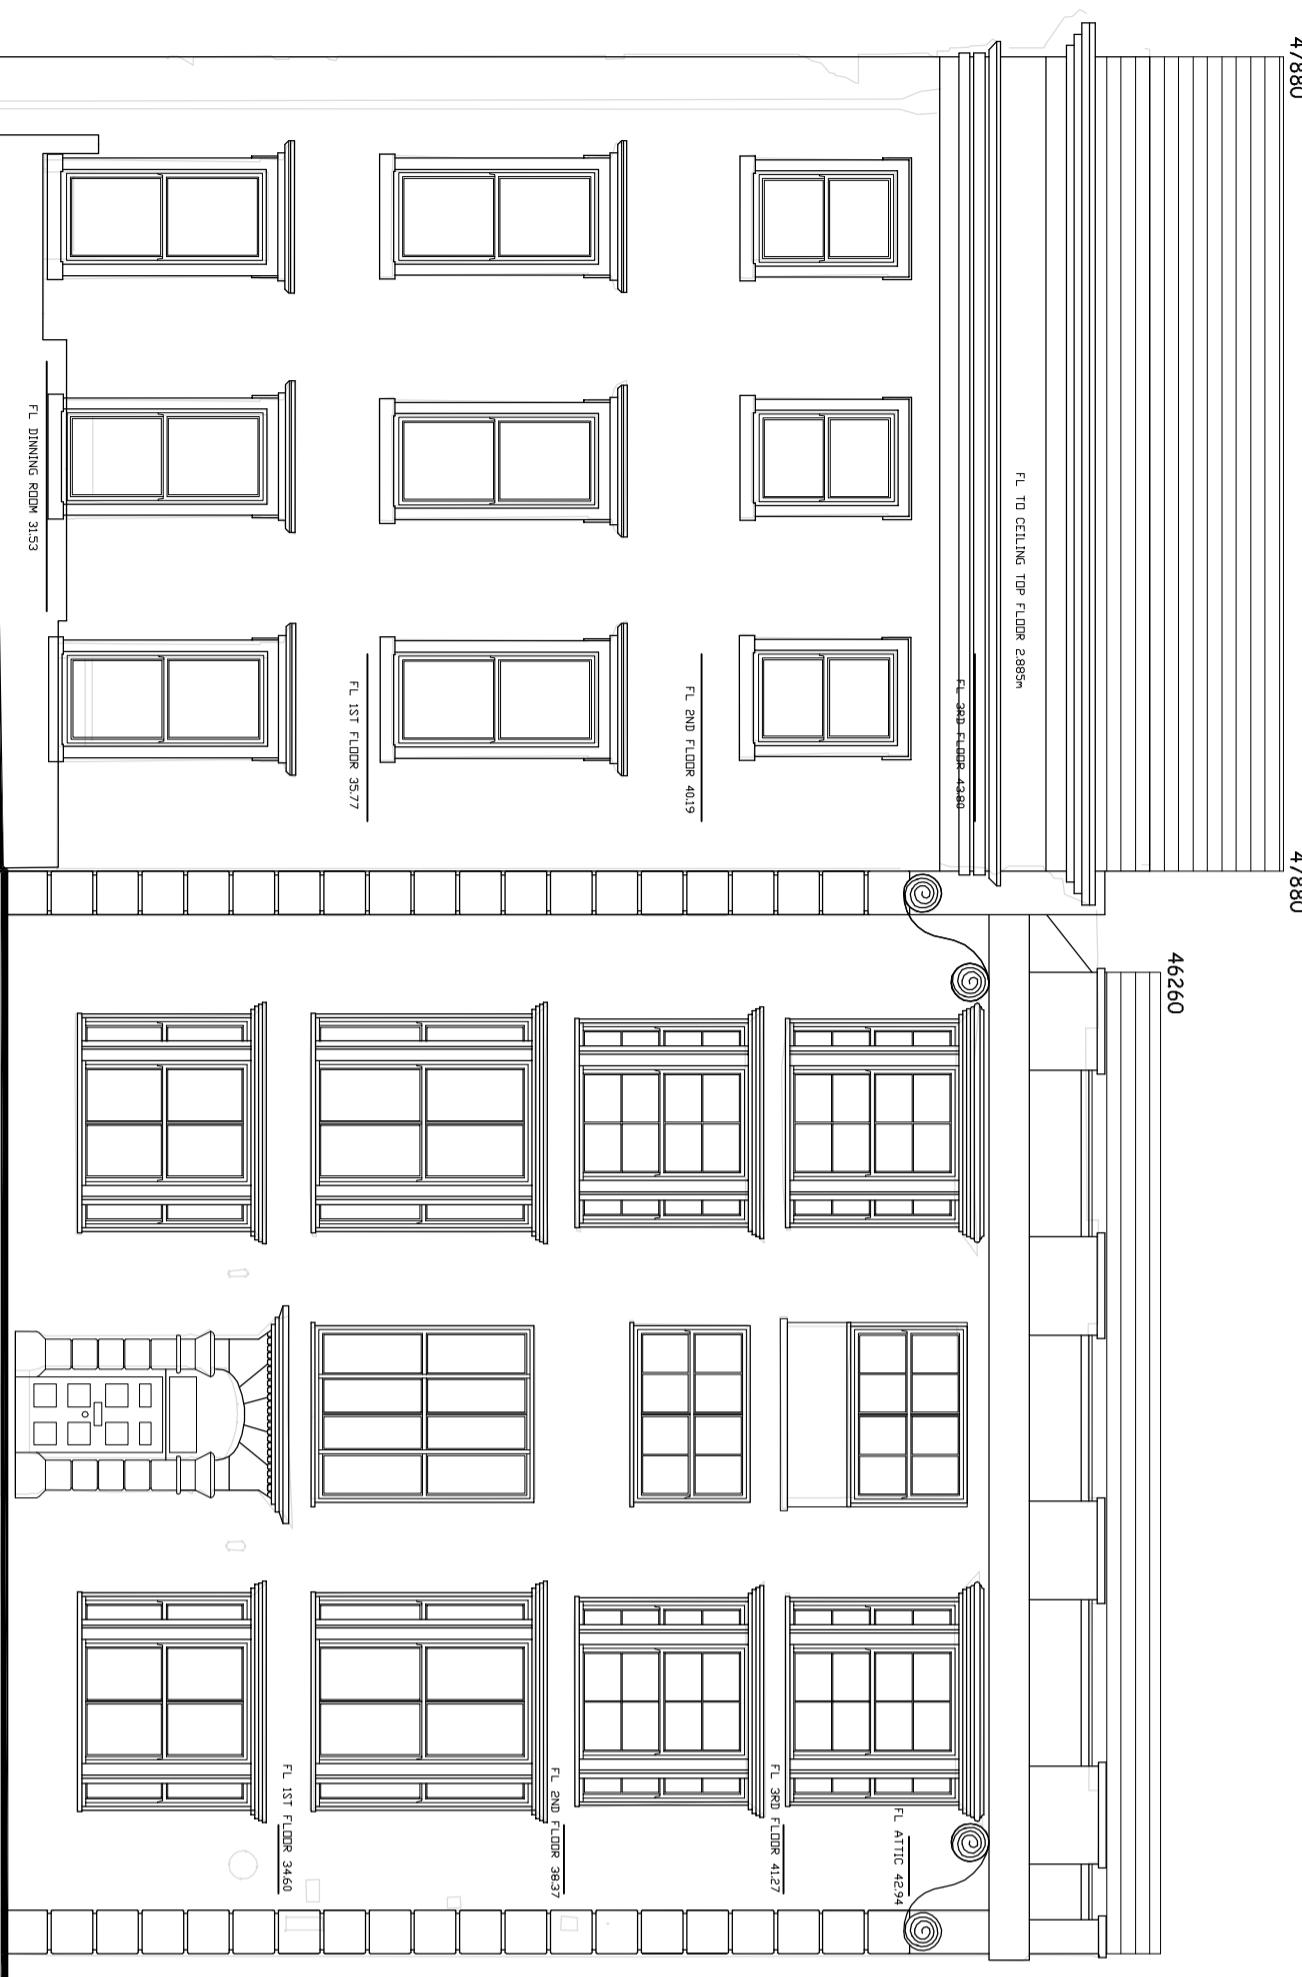

47880

47880

Front Elevation

46260

Side Elevation

Rear Elevation

**Buildings/structures
to be demolished**

DO NOT SCALE DIRECTLY FROM DRAWING
Date: 13/09/07
Drawn: BK
Checked: BK
Description: Existing Elevations - Royal Lion