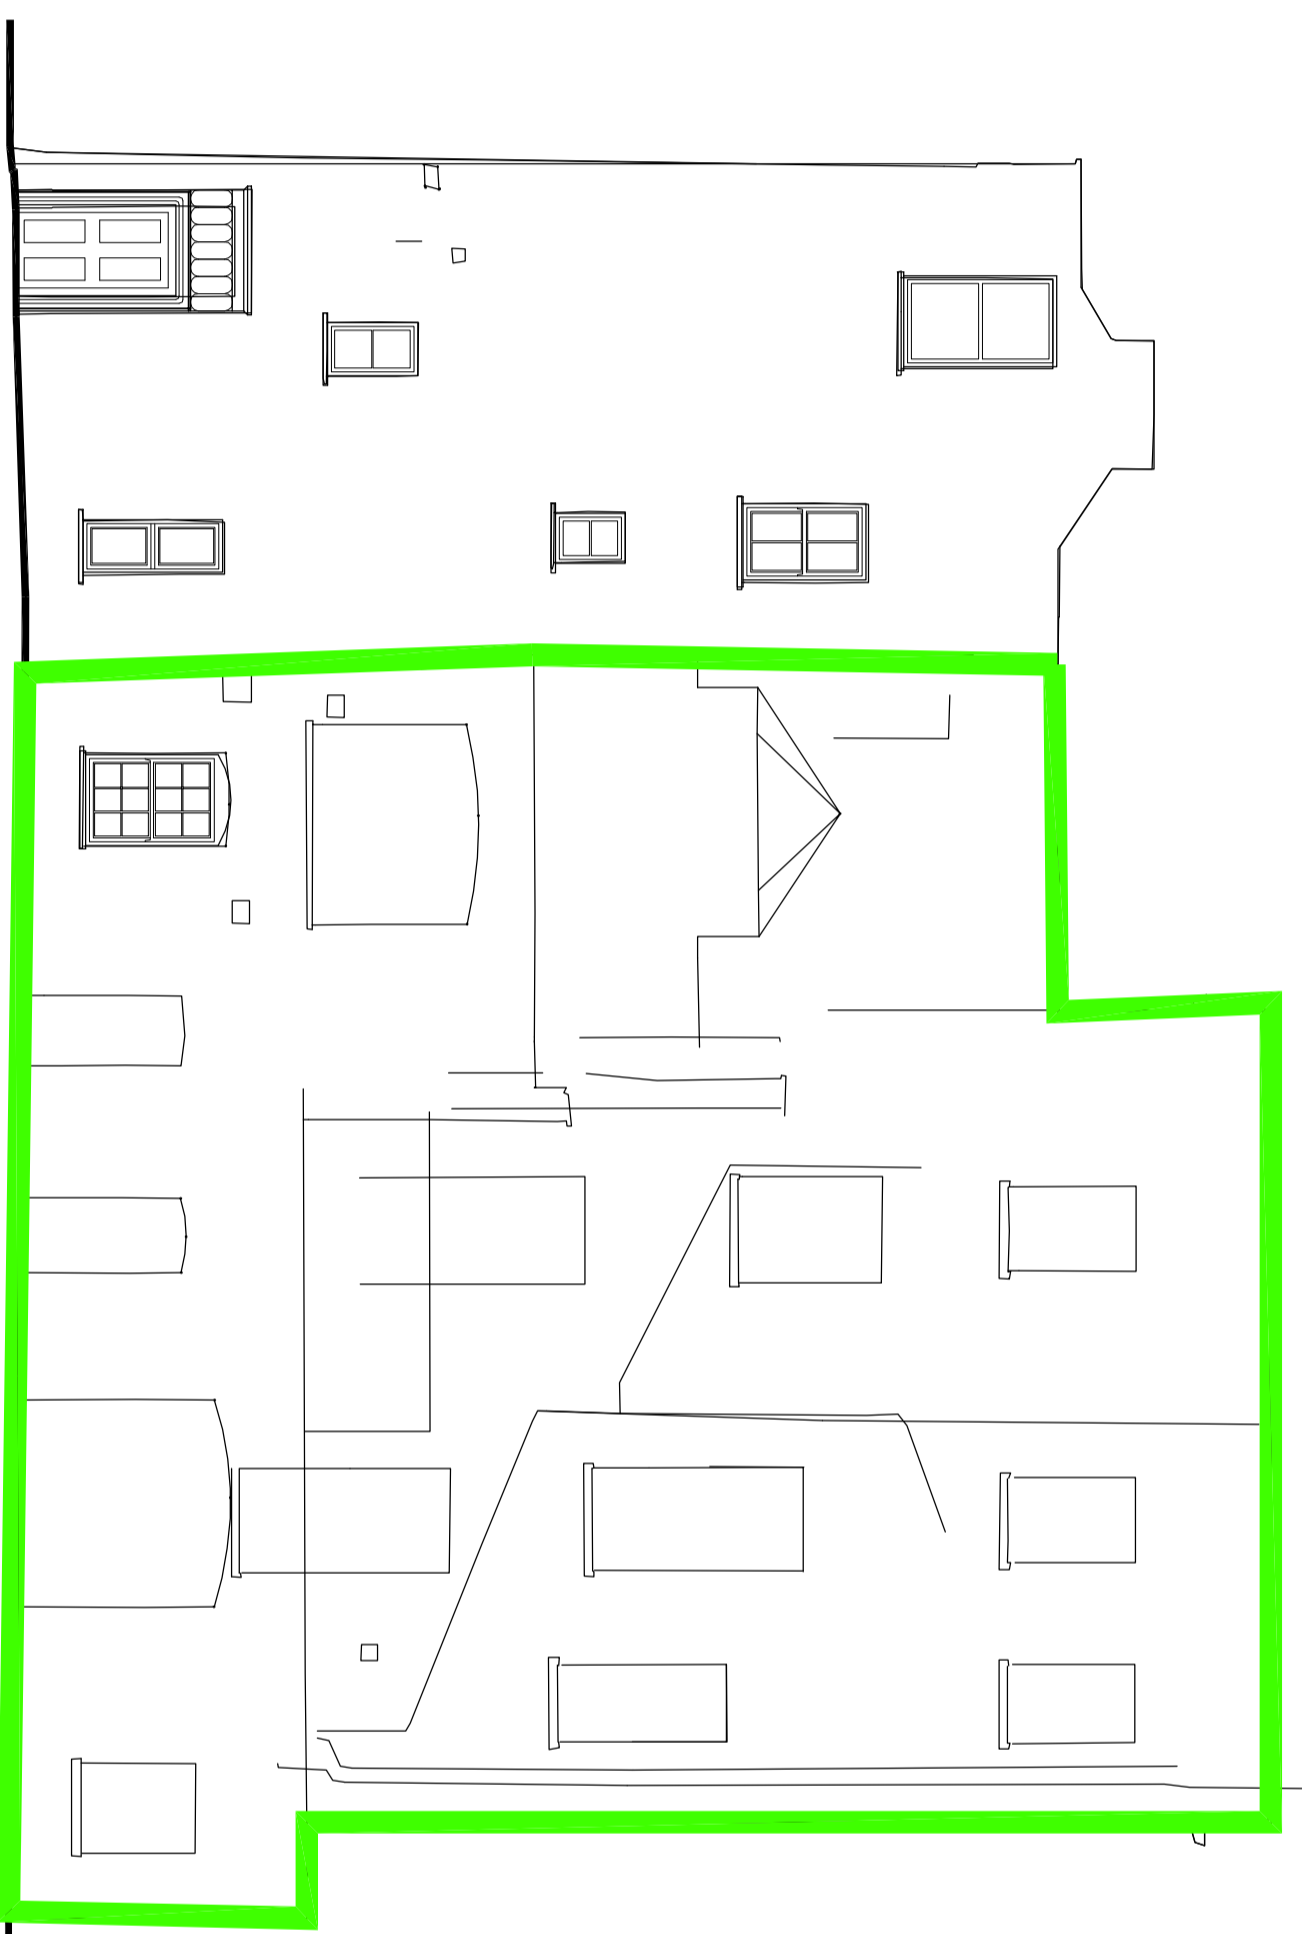

47880

47880

Front Elevation

46260

Side Elevation

Rear Elevation

**Buildings/structures
to be demolished**

DO NOT SCALE DIRECTLY FROM DRAWING
Date: 13/09/07
Drawn: BK
Checked: BK
Description: Existing Elevations - Royal Lion