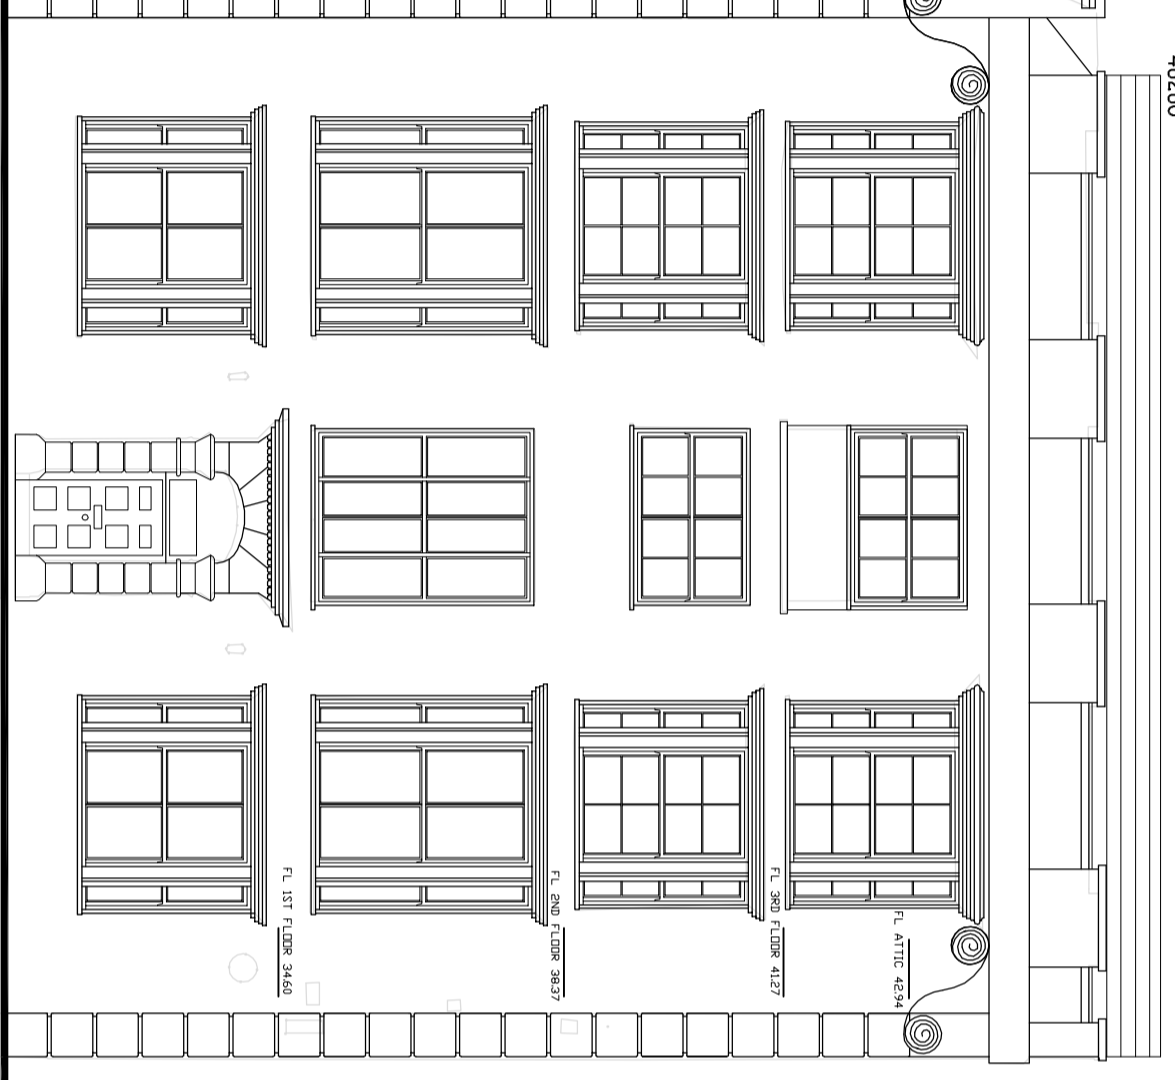

47880

47880

Front Elevation

46260

Side Elevation

Rear Elevation

**Buildings/structures
to be demolished**

DO NOT SCALE DIRECTLY FROM DRAWING
Date: 13/09/07
Drawn: BK
Checked: BK
Description: Existing Elevations - Royal Lion