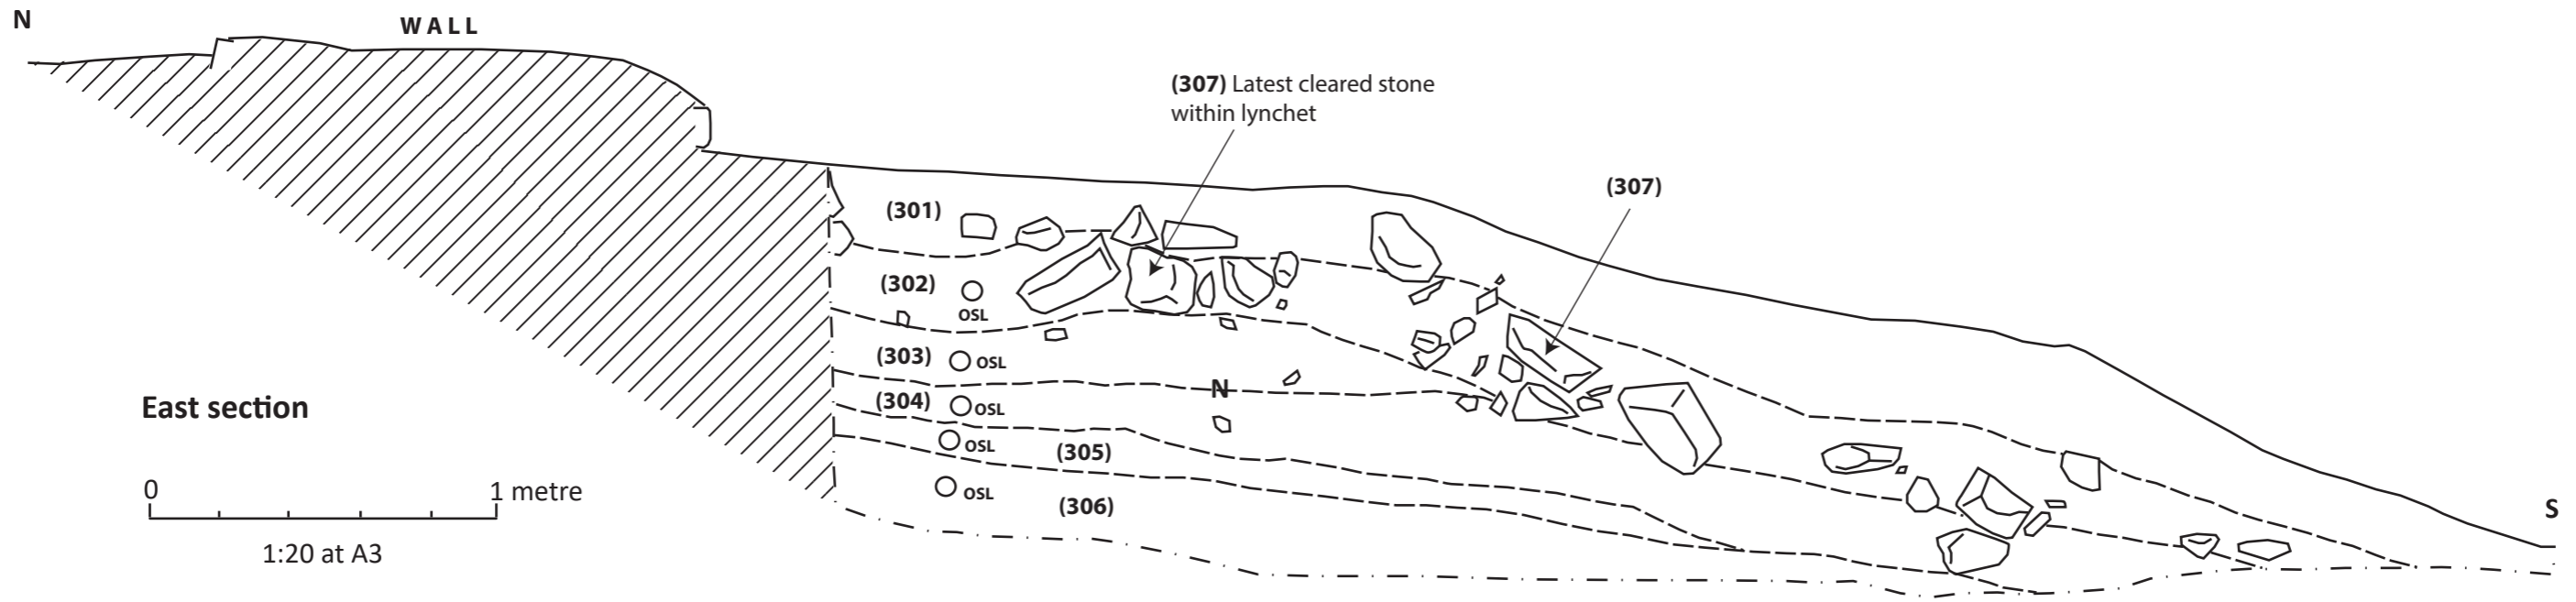

NPRN 421994

SKM17 Prehistoric field lynchet, South Stream Settlement

West section